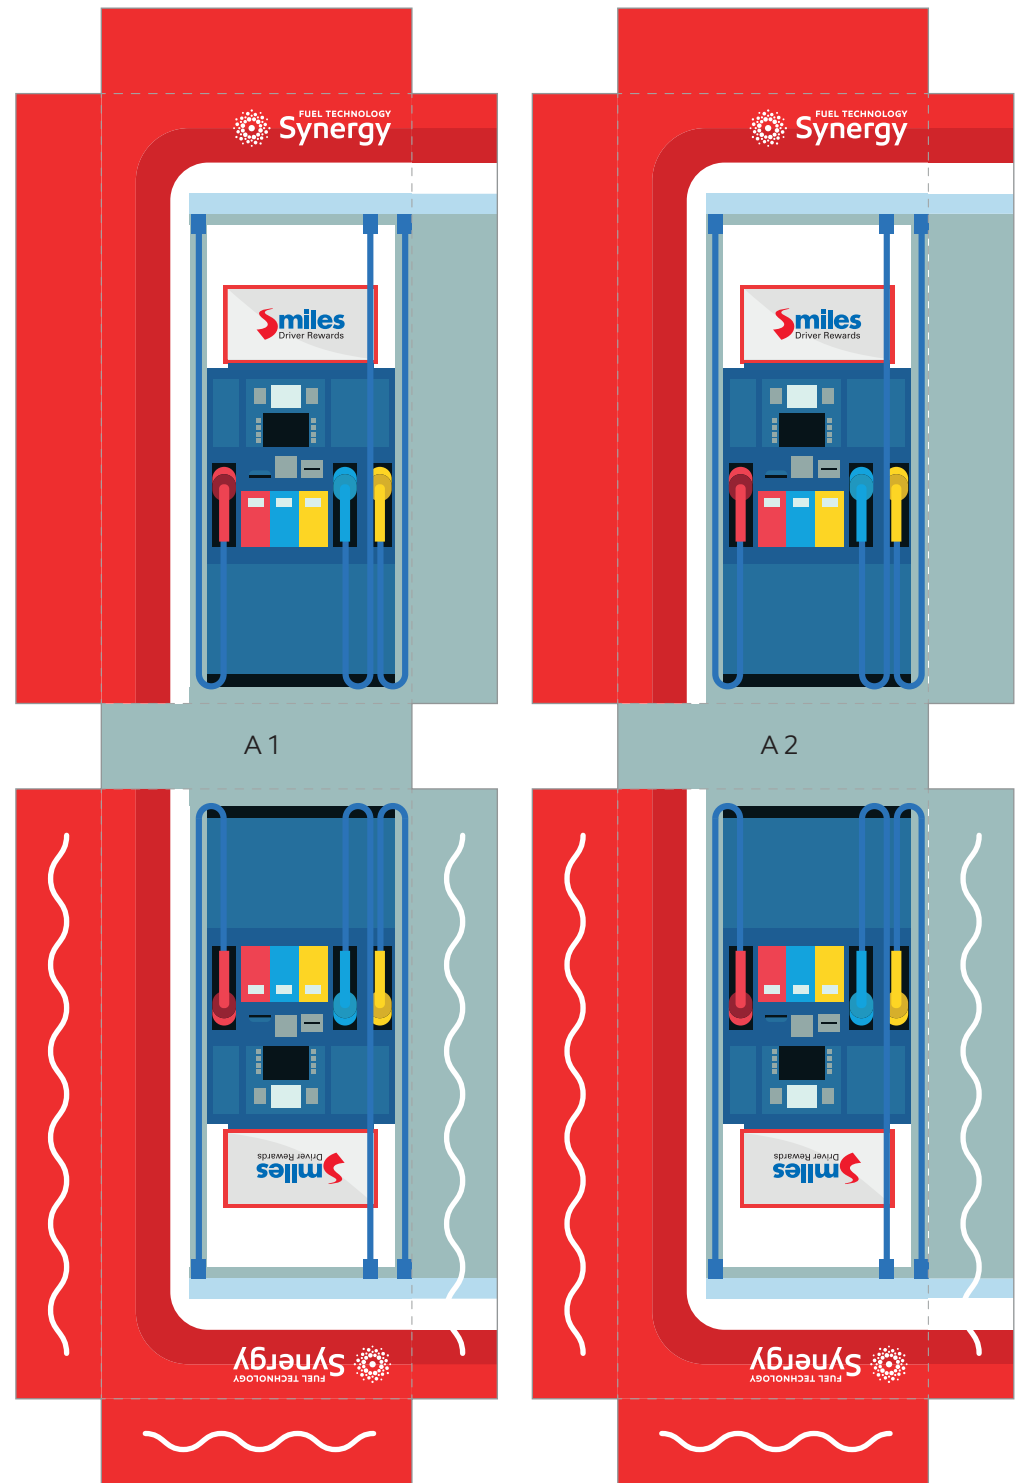

## Step 1: Build the base of the Esso Station

1. Cut off the white borders except for the side that is specified on the base diagram.
2. Glue the two base pieces together by placing the first base (with the word "IN") on top of the white border on the second base (with the word "OUT")

## Legacy

- Cutting Line
- - - Folding Line
- ~ ~ ~ Glue Area

[ IN ]

D

[ B1 ]

A1

Cut off border on this side

Do not cut off border on this side

[ OUT ]

[ AIR ]

- Cutting Line
- Folding Line
- ~~~~ Glue Area

-  Cutting Line
-  Folding Line
-  Glue Area

- COFFEE & TEA
- ATM
- GROCERIES
- FRESH
- SNACKS
- BAKERY

24  
HOURS

*FairPrice*Express

*FairPrice*Express